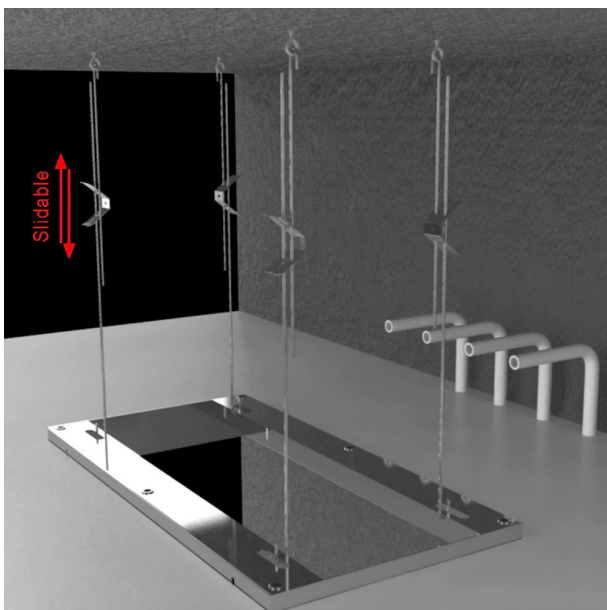

# CHROME POLISHED BEAUTIFUL THERMOSTATIC RECESSED CEILING MOUNT LED RAINFALL SHOWER SYSTEM WITH HANDHELD SHOWER AND JETTED BODY SPRAYS SPECIFICATIONS

Shower Head

Shower Head Functions: Rainfall, Waterfall, Bubble, Mist

Shower Panel /Hose Material: 304 Stainless Steel

Showerheads Install: Embedded Ceiling Mounted

Concealed Mixer Install: Wall-Mounted

Water Flow:

Mist: 9L/M; Rain: 15L/M; Waterfall: 15L/M; Bubble: 15L/M

Shower Accessories Material: Brass

LED Light: Need to Connect Power

Shower Hose Length: 1.5M

AC: 90-265V 50/60Hz

All dimensions and specifications are nominal and may vary. Use actual products for accuracy in critical situations.

## Shower Mixer Connections

Thread Interface Size: G 1/2 Inch  
 Installation Type: Wall Mounted  
 Material: Brass  
 Flow Rate: 1.5 GPM / 5.7 LPM (each Bodyspray)