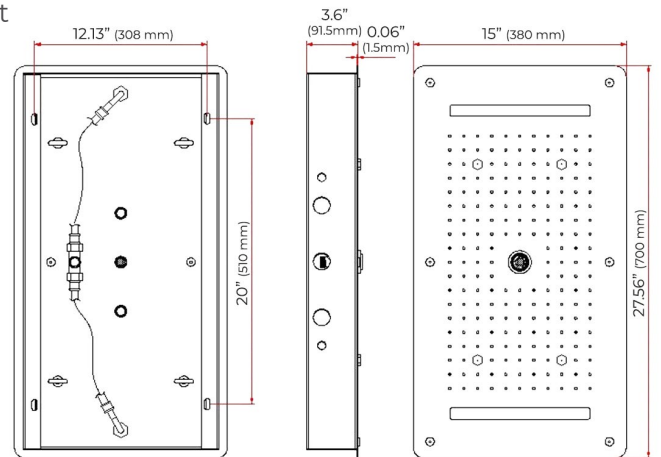

# CHROME POLISHED BEAUTIFUL THERMOSTATIC RECESSED CEILING MOUNT LED RAINFALL SHOWER SYSTEM WITH HANDHELD SHOWER AND JETTED BODY SPRAYS SPECIFICATIONS

Shower Head

Shower Head Functions: Rainfall, Waterfall, Bubble, Mist

Shower Panel /Hose Material: 304 Stainless Steel

Showerheads Install: Embedded Ceiling Mounted

Concealed Mixer Install: Wall-Mounted

Water Flow:

Mist: 9L/M; Rain: 15L/M; Waterfall: 15L/M; Bubble: 15L/M

Shower Accessories Material: Brass

LED Light: Need to Connect Power

Shower Hose Length: 1.5M

AC: 90-265V 50/60Hz

All dimensions and specifications are nominal and may vary. Use actual products for accuracy in critical situations.

## Shower Mixer Connections

Thread Interface Size: G 1/2 Inch  
 Installation Type: Wall Mounted  
 Material: Brass  
 Flow Rate: 1.5 GPM / 5.7 LPM (each Bodyspray)