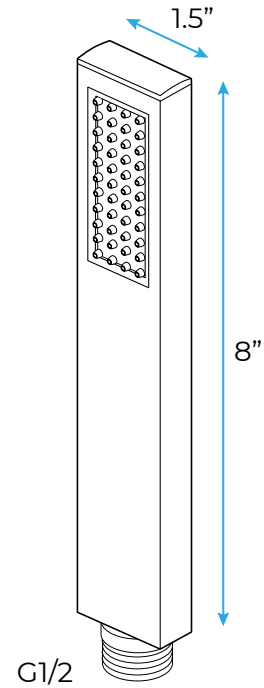

Hand Shower