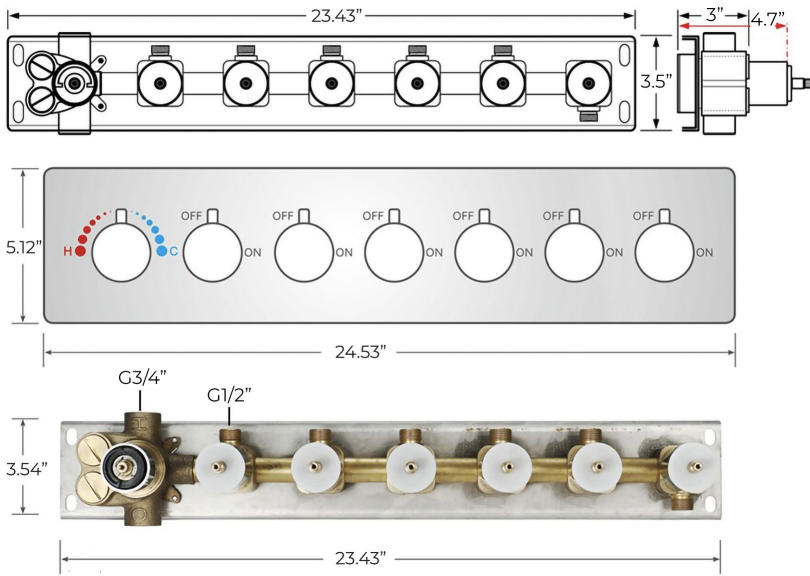

Shower Mixer