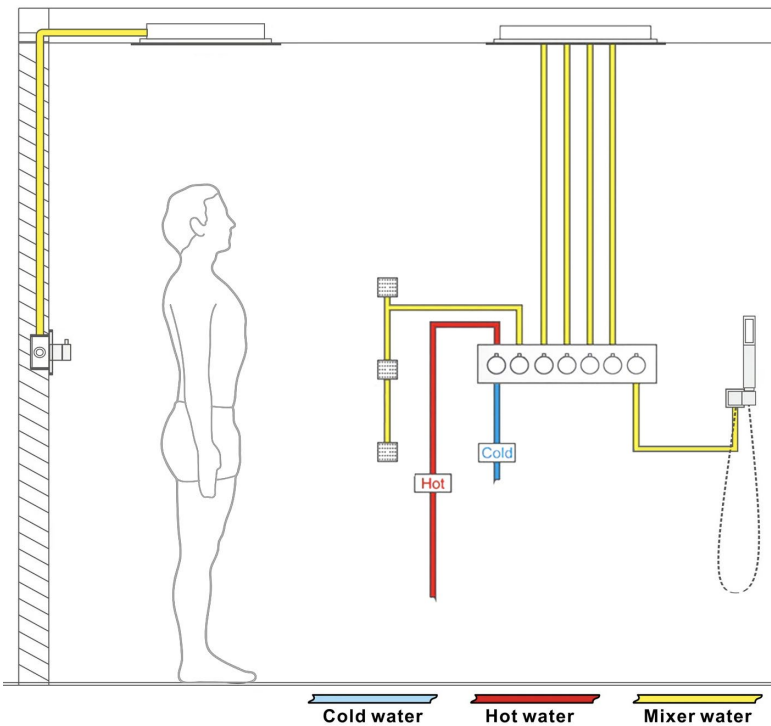

Shower Panel /Hose Material: 304 Stainless Steel

Showerheads Install: Embedded Ceiling Mounted

Concealed Mixer Install: Wall-Mounted

Water Flow:

Mist: 9L/M; Rain: 15L/M; Waterfall: 15L/M; Bubble: 15L/M

Shower Accessories Material: Brass

## Shower Mixer

## Hand Shower

Flow Rate: 2.0 GPM / 7.6 LPM

## Shower Mixer Connections

Thread Interface Size: G 1/2 Inch  
 Installation Type: Wall Mounted  
 Material: Brass  
 Flow Rate: 1.5 GPM / 5.7 LPM (each Bodyspray)