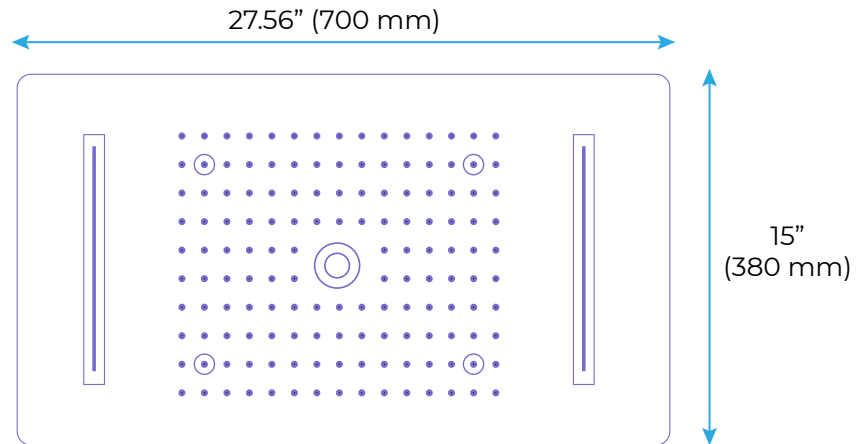

# CHROME POLISHED BEAUTIFUL THERMOSTATIC RECESSED CEILING MOUNT LED RAINFALL SHOWER SYSTEM WITH HANDHELD SHOWER AND JETTED BODY SPRAYS SPECIFICATIONS

Shower Head

Shower Head Functions: Rainfall, Waterfall, Bubble, Mist

Shower Panel /Hose Material: 304 Stainless Steel

Showerheads Install: Embedded Ceiling Mounted

Concealed Mixer Install: Wall-Mounted

Water Flow:

Mist: 9L/M; Rain: 15L/M; Waterfall: 15L/M; Bubble: 15L/M

Shower Accessories Material: Brass

LED Light: Need to Connect Power

Shower Hose Length: 1.5M

AC: 90-265V 50/60Hz

All dimensions and specifications are nominal and may vary. Use actual products for accuracy in critical situations.

## Shower Mixer Connections

Thread Interface Size: G 1/2 Inch  
 Installation Type: Wall Mounted  
 Material: Brass  
 Flow Rate: 1.5 GPM / 5.7 LPM (each Bodyspray)